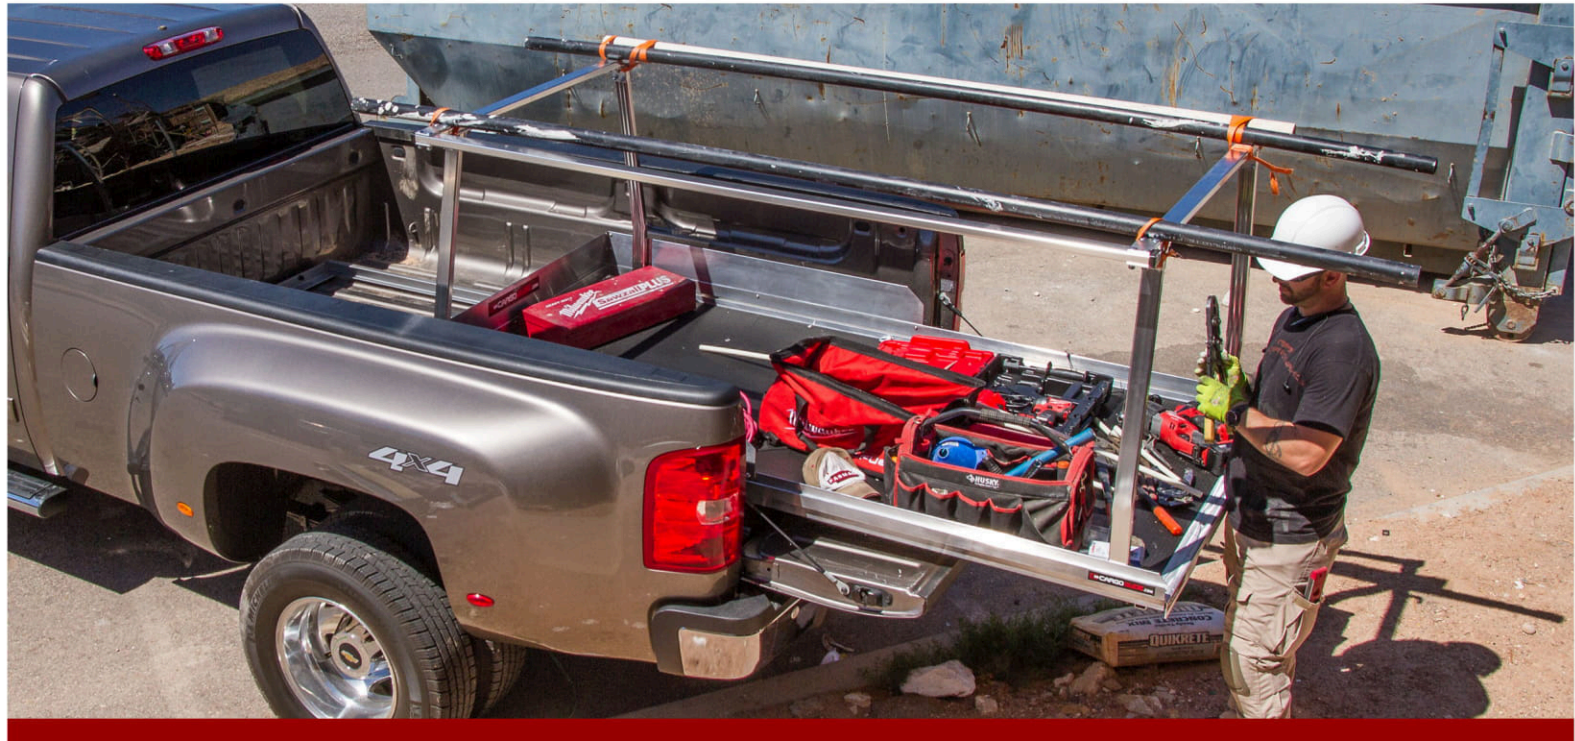

# CARGOGLIDE CG2200HD

- Length** 36" - 95"
- Width** 24" - 48"
- Deck Height** 5.25"
- Side Rails** 4" with 8" High Sides
- Weight** 210 - 280 lbs.

**Custom Sizes Available**

A **CARGOGLIDE HD** model is built for intense industrial demands. Our *Heavy Duty* design with *Recessed Handles* and wide deck space allow the user to utilize the most storage area possible. *Side Thrust Bearings* keep the frame operating smoothly when your vehicle is parked off-camber.